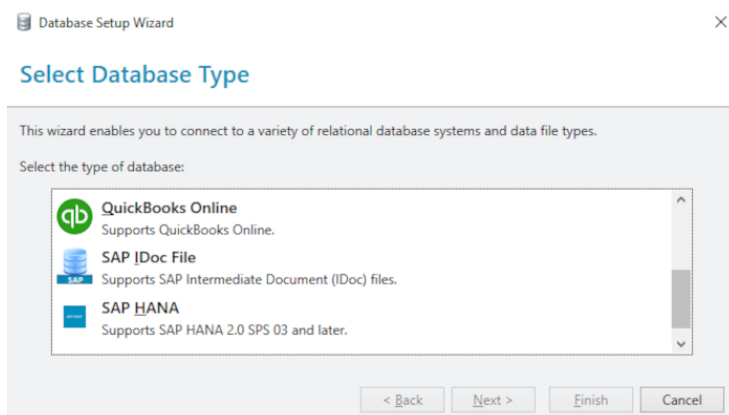

BarTender® 2022 Preview 1

BarTender® 2022 Preview 1 is built to enable secure, anywhere, anytime printing for any business, and provides new, expanded resources for integration in enterprise environments.

- Print anywhere, at any time, on any operating system with Print Portal
- Seamlessly integrate labeling and enterprise data with our SAP HANA database connector
- Print faster with the newly redesigned Print Station, offering streamlined operations and improved performance

Early access to these powerful features gives your company a head start, implementing the new processes that can help your business run more efficiently and save time and money.

Expanded access to remote printing with Print Portal

(now available in Professional, Automation and Enterprise Editions)

- Find, select and print labels from any device in an instant, via web browser
- Define custom folder images and colors to make documents and labels simple to locate
- Create and manage more detailed user permissions with expanded, more in-depth administrator controls
- Find and set security and advanced properties on all-new property pages, designed with user experience in mind

New SAP HANA database connector

- Connect labeling directly with your data stored in SAP HANA
- Access SAP HANA in the cloud or via on-premises instances
- Support for SAP HANA 2.0 SPS 03 and later versions